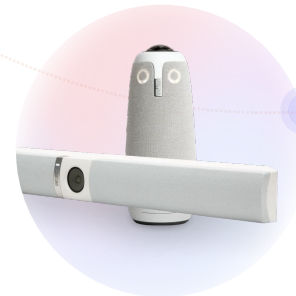

WHITEBOARD OWL

In-person or remote,
get the best views

The Whiteboard Owl is our dedicated whiteboard camera that enhances the view of writing on the board to make brainstorming more engaging.

REMOTE
VIEW

Visibility up to 16' (5m) from the whiteboard

Makes presenter transparent so content is always in view

Increases contrast and saturation and reduces shadows and glare

Enhanced view of the whiteboard with 360° panoramic view of the room

Outfit any workspace with our endlessly flexible ecosystem

Connects wirelessly to the Meeting Owl and Owl Bar

Learn More

Whiteboard Owl™ Specifications

WHITEBOARD OWL

OWLABS®

OVERVIEW

Camera	Dimensions	Power Supply	Connection	Warranty
Pixel Resolution: 4208 x 3120 Output Resolution: 1080p Horizontal Field of View: 68°	Size: 5" H x 5.25" W (13cm H x 13.5cm W) Weight: 0.75 lbs (0.35 kg)	AC Input: 100–240V, 50/60Hz, 0.5A DC Output: 12V, 1A	Wirelessly pairs with the Meeting Owl and Owl Bar	2-year warranty

USAGE

Activation	Software	Compatibility	Security
Magnetic tag flip Meeting Owl App	Whiteboard Enhancement: Automatically improves whiteboard visibility with increased clarity, reduced glare, and shadow removal Presenter Transparency: Presenters are made transparent so remote participants can see writing on the whiteboard at all times	Video Conferencing: Zoom, Google Meet, Slack, GoToMeeting, Microsoft Teams, and more Whiteboards: Non-glass whiteboards up to 15' x 20' from maximum recommended distance of 16'	Software Updates: Over-the-air software updates are downloaded from Owl Labs' secure servers. Full security details